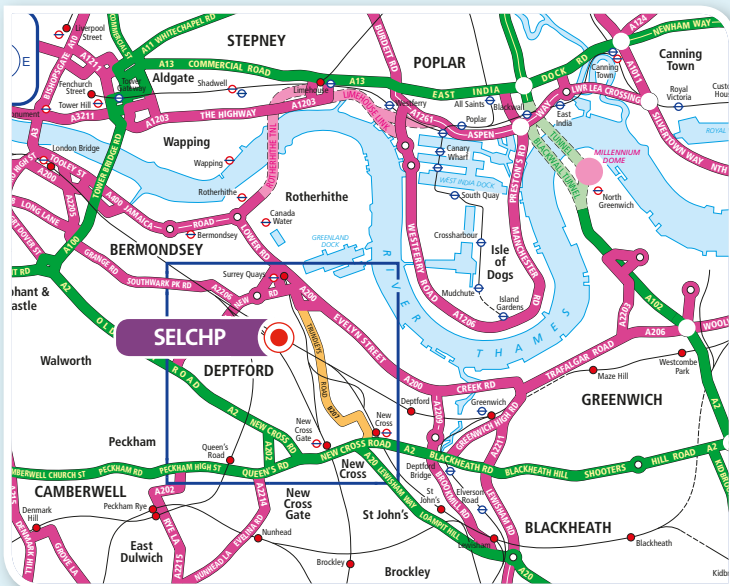

Directions to SELCHP

Travel

Tube/rail stations:

- Surrey Quays
- Canada Water
- South Bermondsey
- New Cross

Buses:

From Surrey Quays station:

Bus Nos: No 47, 188, 199

Walk from Grinstead Road ([click here](#) for map)

Bus No: 225

Walk under bridge towards Surrey Canal Road ([click here](#) for map)

From South Bermondsey station:

Bus No: P12

Walk to Surrey Canal Road ([click here](#) for map)

Private transport:

Please note that parking at SELCHP is limited. If you do need to come by car please ask your host for assistance.